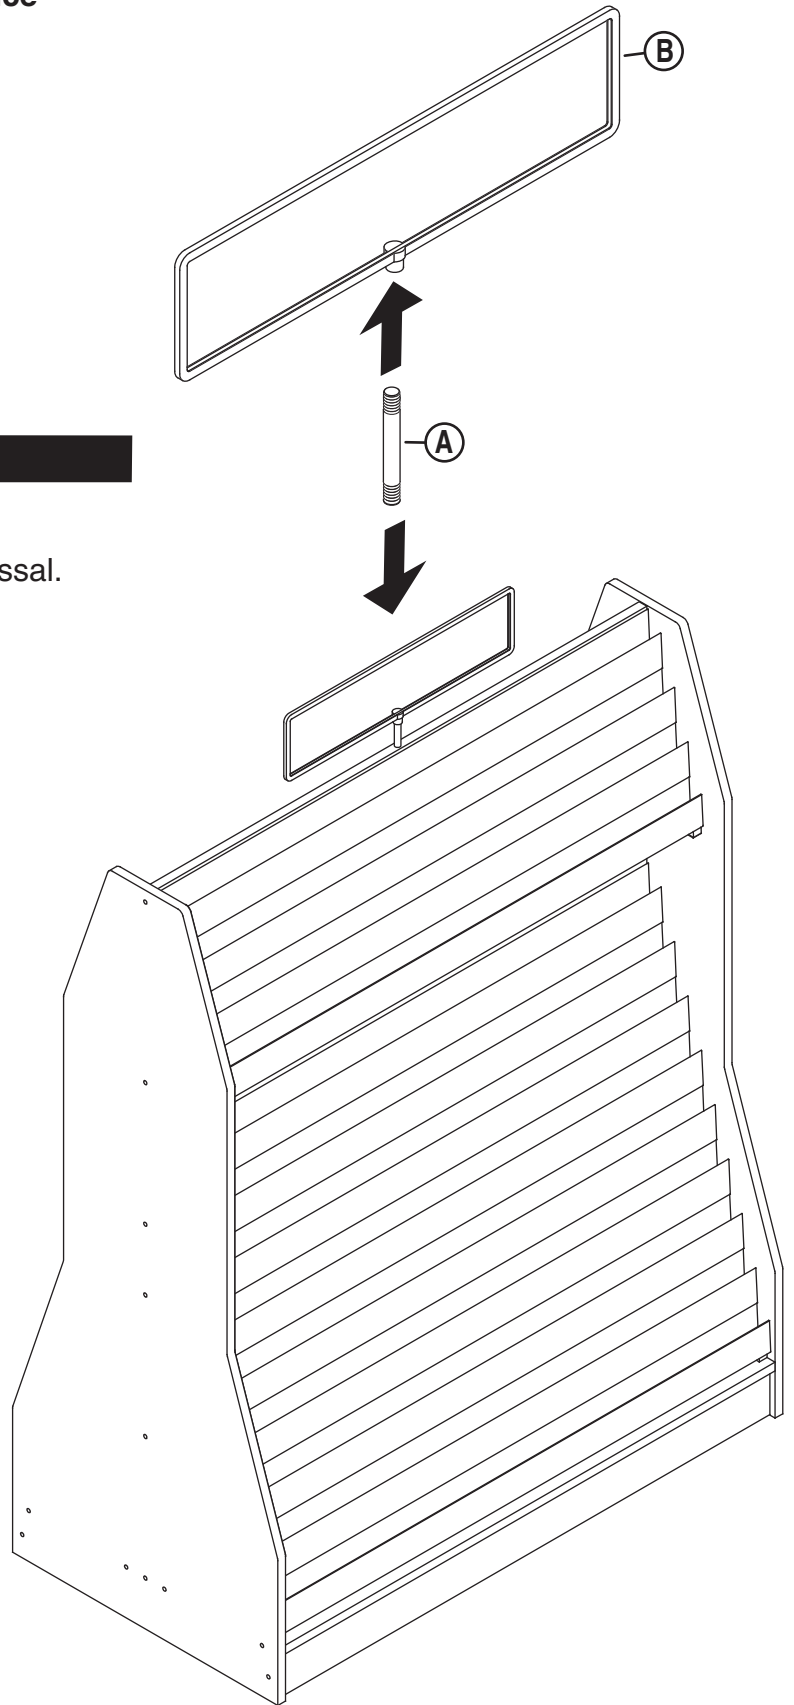

PARTS LIST

UPC 32786

Metal Frame Header for 13 Tier Colossal

PART	Quantity	Reference
Post	1	A
Frame	1	B

ASSEMBLY

- 1 – Screw **Post (A)** into **Frame (B)**.
- 2 – Insert Assembly into hole on top of Colossal.